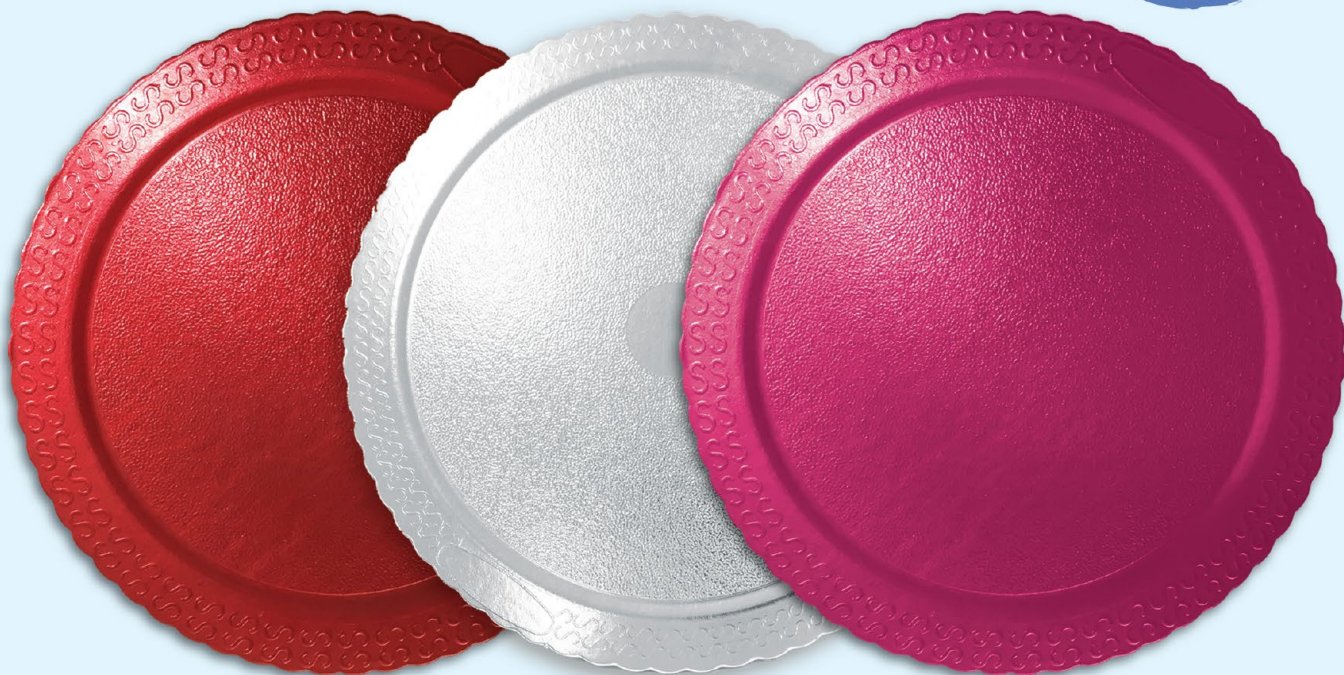

VERMELHO, PRATA E PINK.

- 5102 | CAKE BOARD RED 15CM VERM
- 5103 | CAKE BOARD RED 21CM VERM
- 4612 | CAKE BOARD RED 24CM VERM
- 4613 | CAKE BOARD RED 26CM VERM
- 4614 | CAKE BOARD RED 28CM VERM
- 4615 | CAKE BOARD RED 32CM VERM
- 4616 | CAKE BOARD RED 35CM VERM
- 4617 | CAKE BOARD RED 38CM VERM

- 5085 | CAKE BOARD RED 15CM PTA
- 4749 | CAKE BOARD RED 21CM PTA
- 4037 | CAKE BOARD RED 24CM PTA
- 4039 | CAKE BOARD RED 26CM PTA
- 3362 | CAKE BOARD RED 28CM PTA
- 4041 | CAKE BOARD RED 32CM PTA
- 4346 | CAKE BOARD RED 35CM PTA
- 4348 | CAKE BOARD RED 38CM PTA

- 6479 | CAKE BOARD RED 21CM PINK
- 6480 | CAKE BOARD RED 24CM PINK
- 6481 | CAKE BOARD RED 26CM PINK
- 6482 | CAKE BOARD RED 28CM PINK
- 6483 | CAKE BOARD RED 32CM PINK